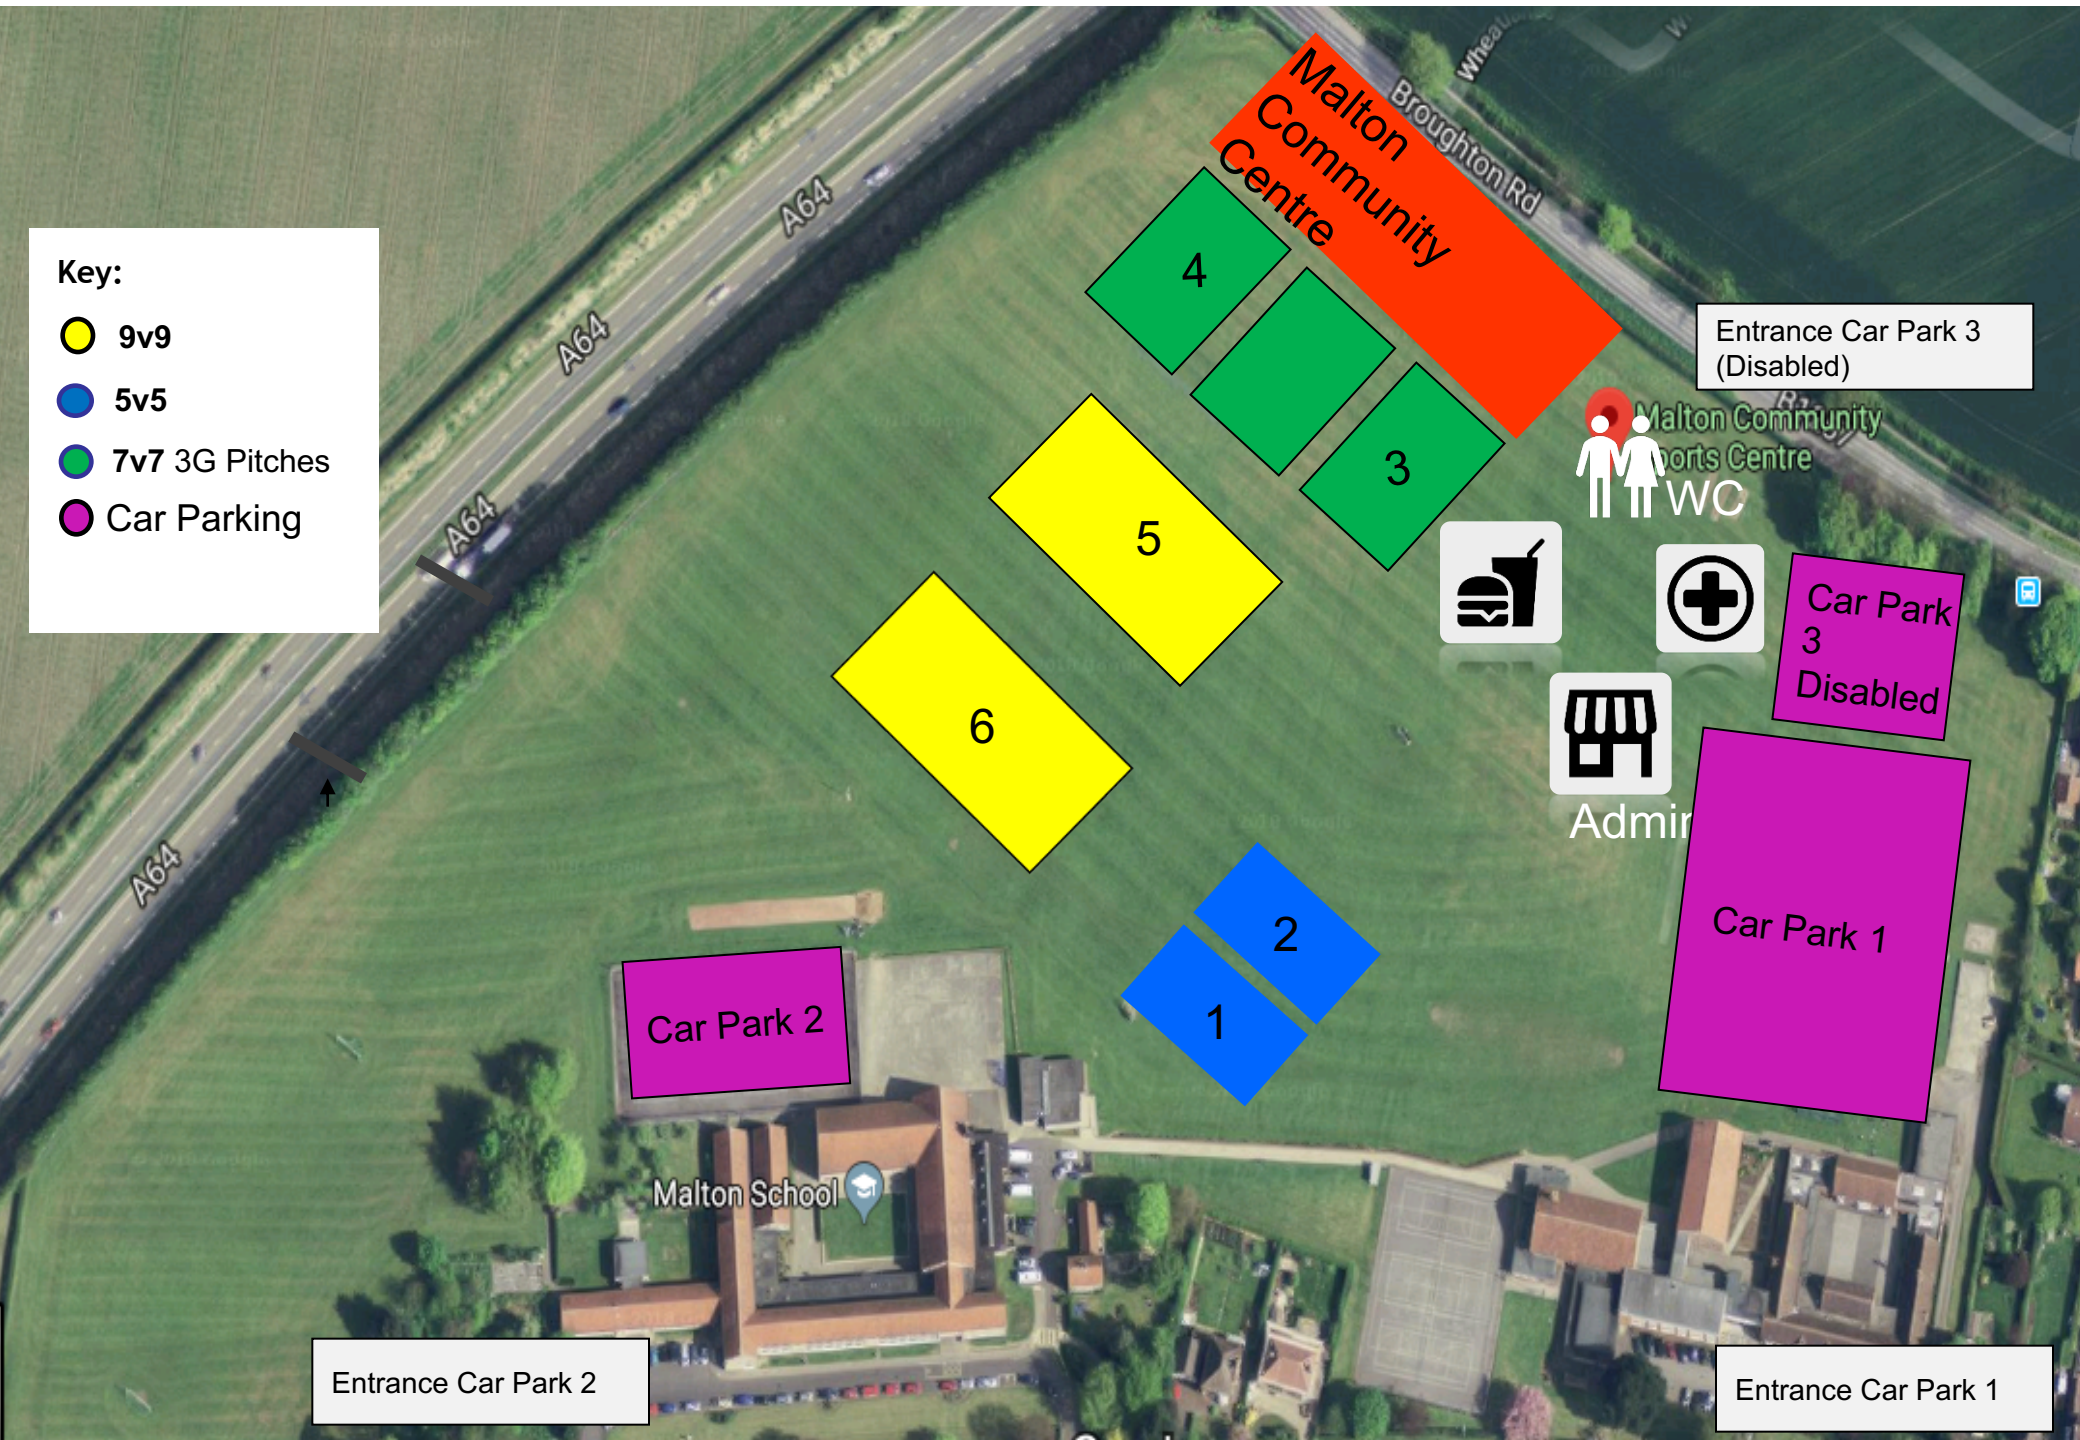

**Key:**

- 9v9
- 5v5
- 7v7 3G Pitches
- Car Parking

Malton Community Centre

Entrance Car Park 3 (Disabled)

Malton Community Sports Centre WC

Car Park 3 Disabled

Admiralty

Car Park 1

Car Park 2

Malton School

Entrance Car Park 2

Entrance Car Park 1

Broughton Rd  
Wheatley

A64

A64

A64

4

3

5

6

2

1